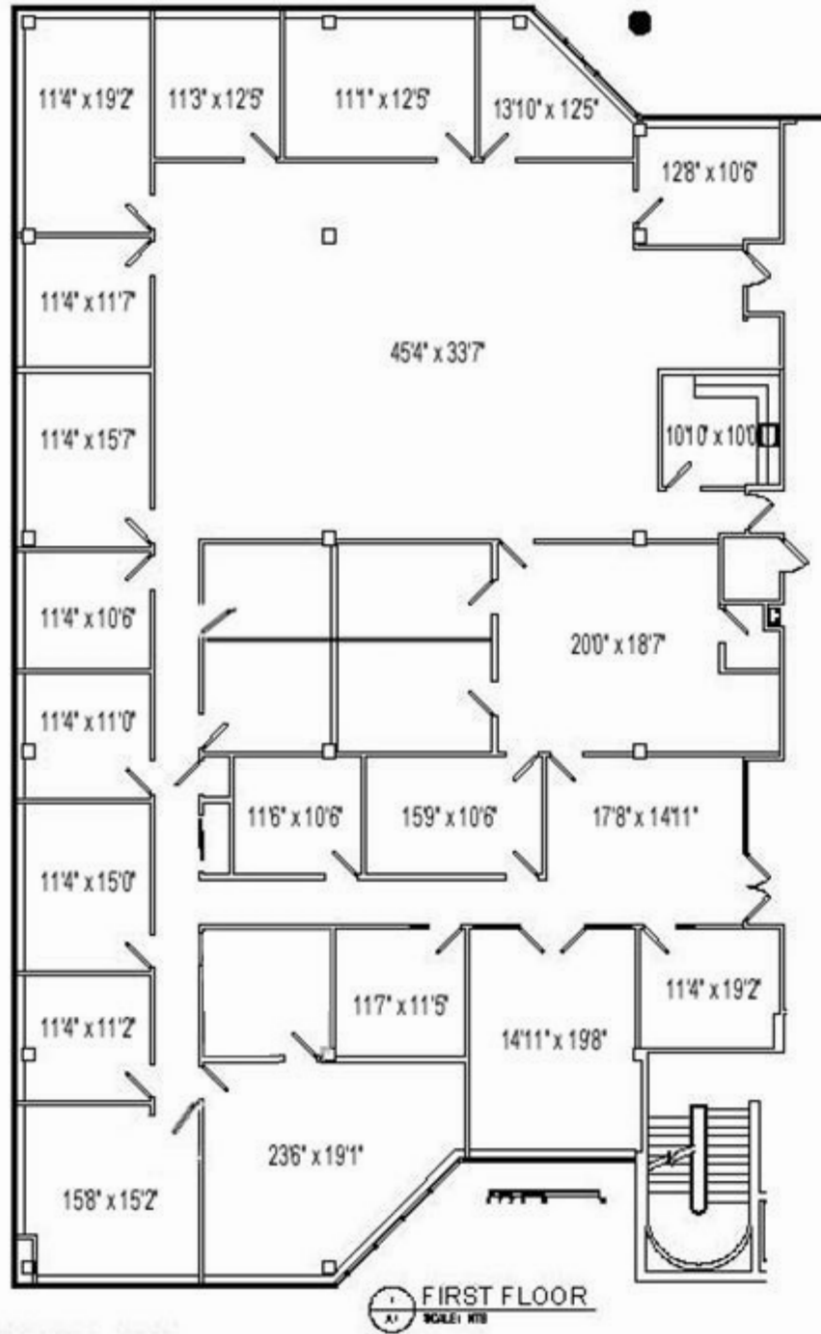

12801 FLUSHING MEADOWS DRIVE
SUITE 100
7,785 RSF

12/15/2010 10:00 AM