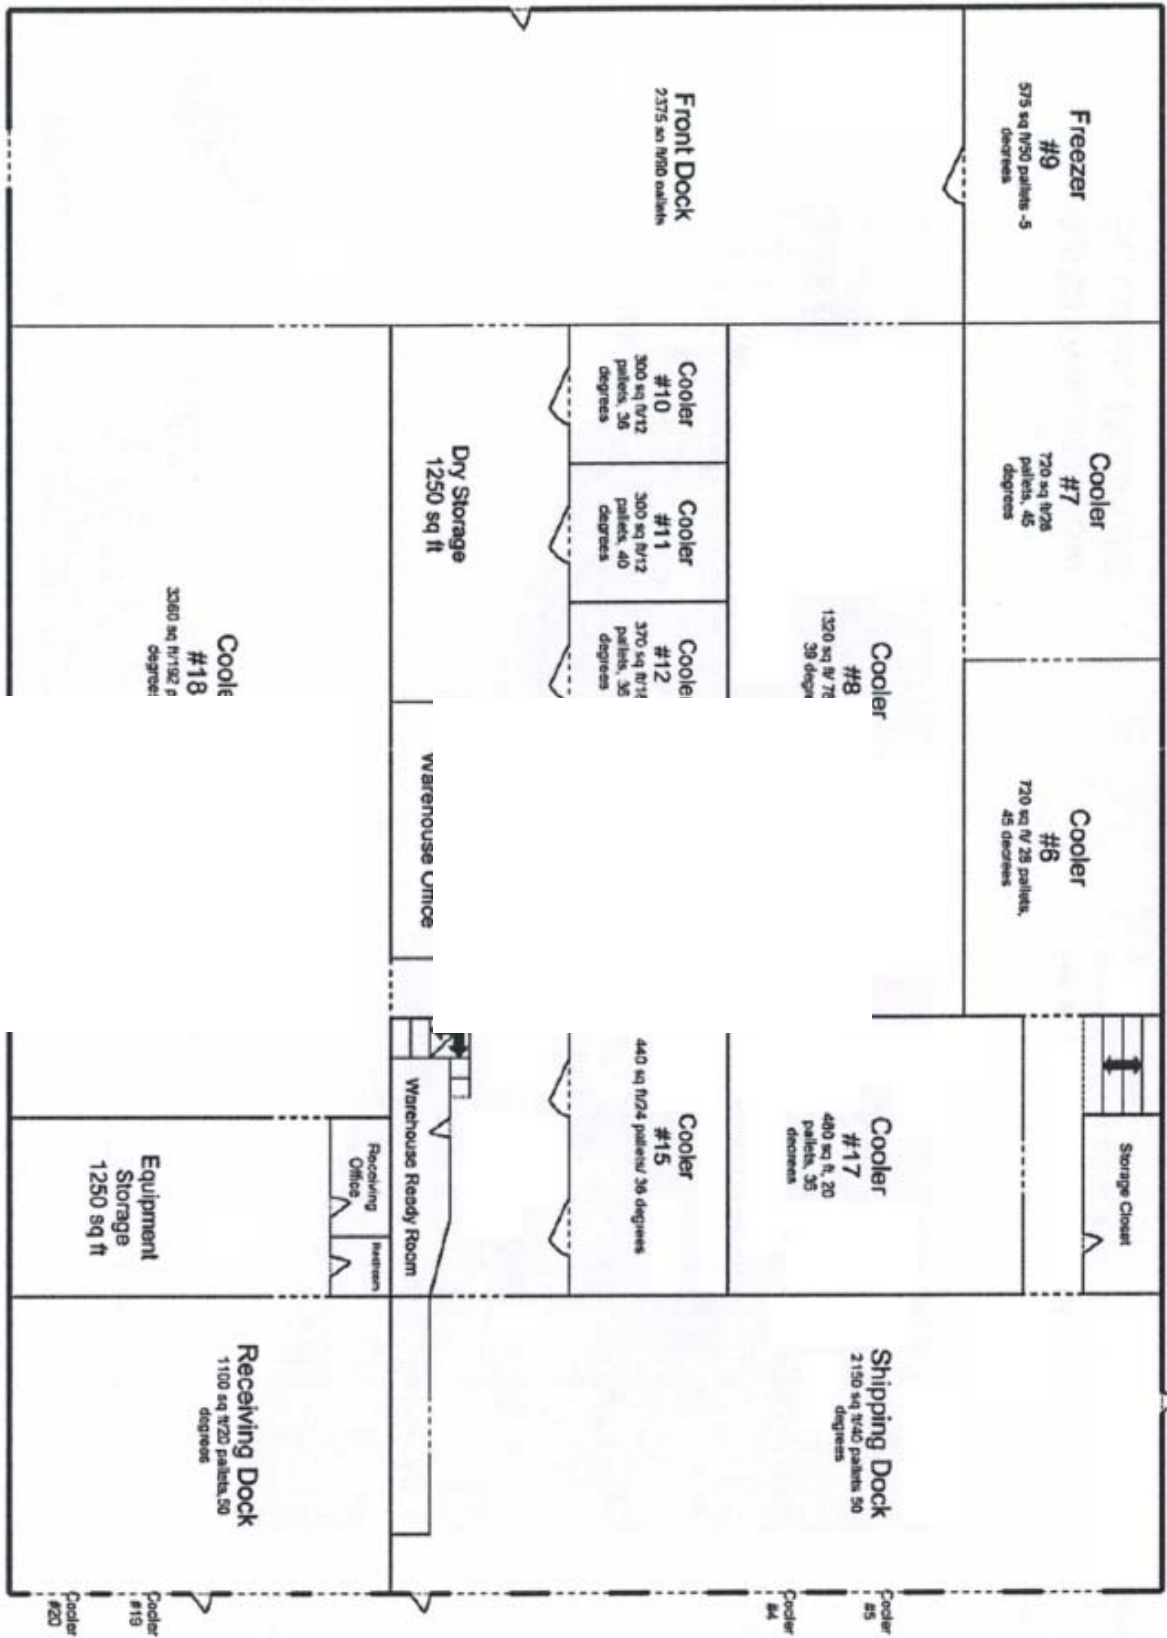

92-98 Produce Row ±20,167 sq. ft.

Floor Plan Not to Scale